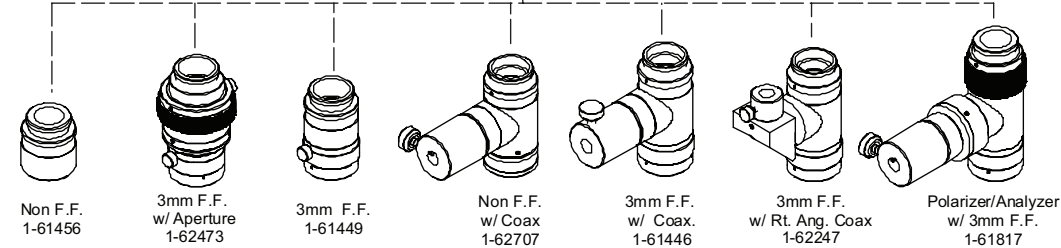

Precise Eye System Diagram

Adapter Tubes

Adapter Plates

Ultra Body Tubes

Ultra Motorized Body Tubes

Right Angle Body Tubes

Standard Body Tubes

Motorized Body Tubes

Infinity Corrected Objectives

Mitutoyo

Motic

Lens Attachments

* Included with ULTRA PRECISE EYE
 ** Items are Special Order (Contact Navitar for Additional Information).