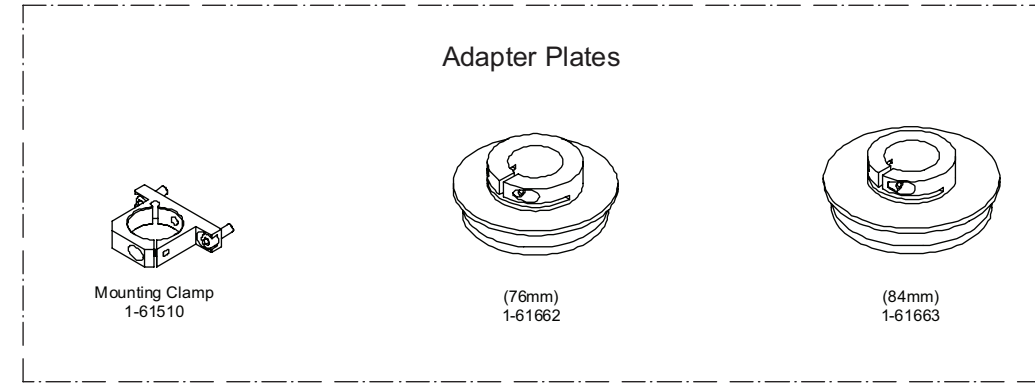

Precise Eye System Diagram

Adapter Tubes

Adapter Plates

Ultra Body Tubes

Ultra Motorized Body Tubes

Right Angle Body Tubes

Standard Body Tubes

Motorized Body Tubes

Infinity Corrected Objectives

Mitutoyo

Motic

Lens Attachments

* Included with ULTRA PRECISE EYE
 ** Items are Special Order (Contact Navitar for Additional Information).