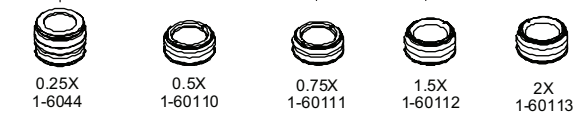

Infinity Corrected Objectives

Mitutoyo

Motic

Lens Attachments

* Included with ULTRA PRECISE EYE
 ** Items are Special Order (Contact Navitar for Additional Information).