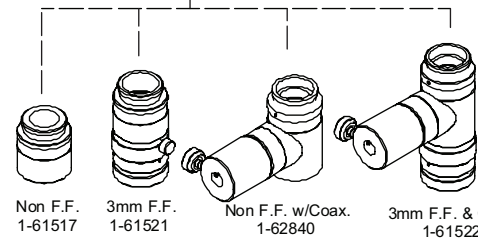

Precise Eye System Diagram

Adapter Tubes

Adapter Plates

Ultra Body Tubes

Ultra Motorized Body Tubes

Right Angle Body Tubes

Standard Body Tubes

Motorized Body Tubes

Infinity Corrected Objectives

Mitutoyo

Motic

Lens Attachments

* Included with ULTRA PRECISE EYE
 ** Items are Special Order (Contact Navitar for Additional Information).