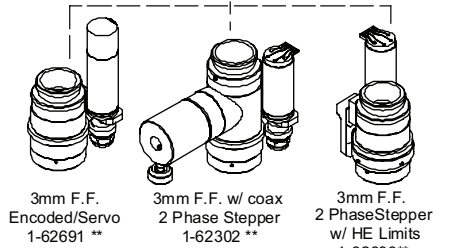

Precise Eye System Diagram

Adapter Tubes

Adapter Plates

Ultra Body Tubes

Ultra Motorized Body Tubes

Right Angle Body Tubes

Standard Body Tubes

Motorized Body Tubes

Infinity Corrected Objectives

Mitutoyo

Motic

Lens Attachments

* Included with ULTRA PRECISE EYE
 ** Items are Special Order (Contact Navitar for Additional Information).