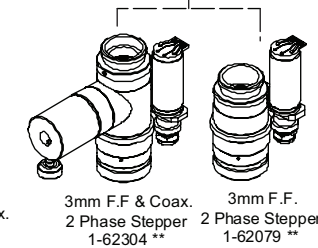

Precise Eye System Diagram

Adapter Tubes

Adapter Plates

Ultra Body Tubes

Ultra Motorized Body Tubes

Right Angle Body Tubes

Standard Body Tubes

Motorized Body Tubes

Infinity Corrected Objectives

Mitutoyo

Motic

Lens Attachments

* Included with ULTRA PRECISE EYE
 ** Items are Special Order (Contact Navitar for Additional Information).