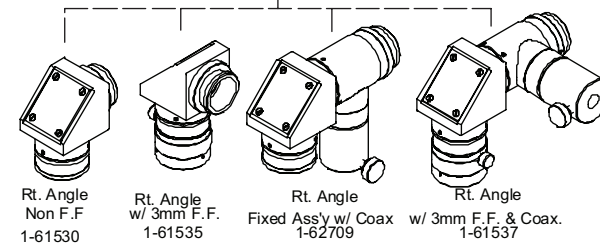

Precise Eye System Diagram

Adapter Tubes

Adapter Plates

Ultra Body Tubes

Ultra Motorized Body Tubes

Right Angle Body Tubes

Standard Body Tubes

Motorized Body Tubes

Infinity Corrected Objectives

Mitutoyo

Motic

Lens Attachments

* Included with ULTRA PRECISE EYE
 ** Items are Special Order (Contact Navitar for Additional Information).