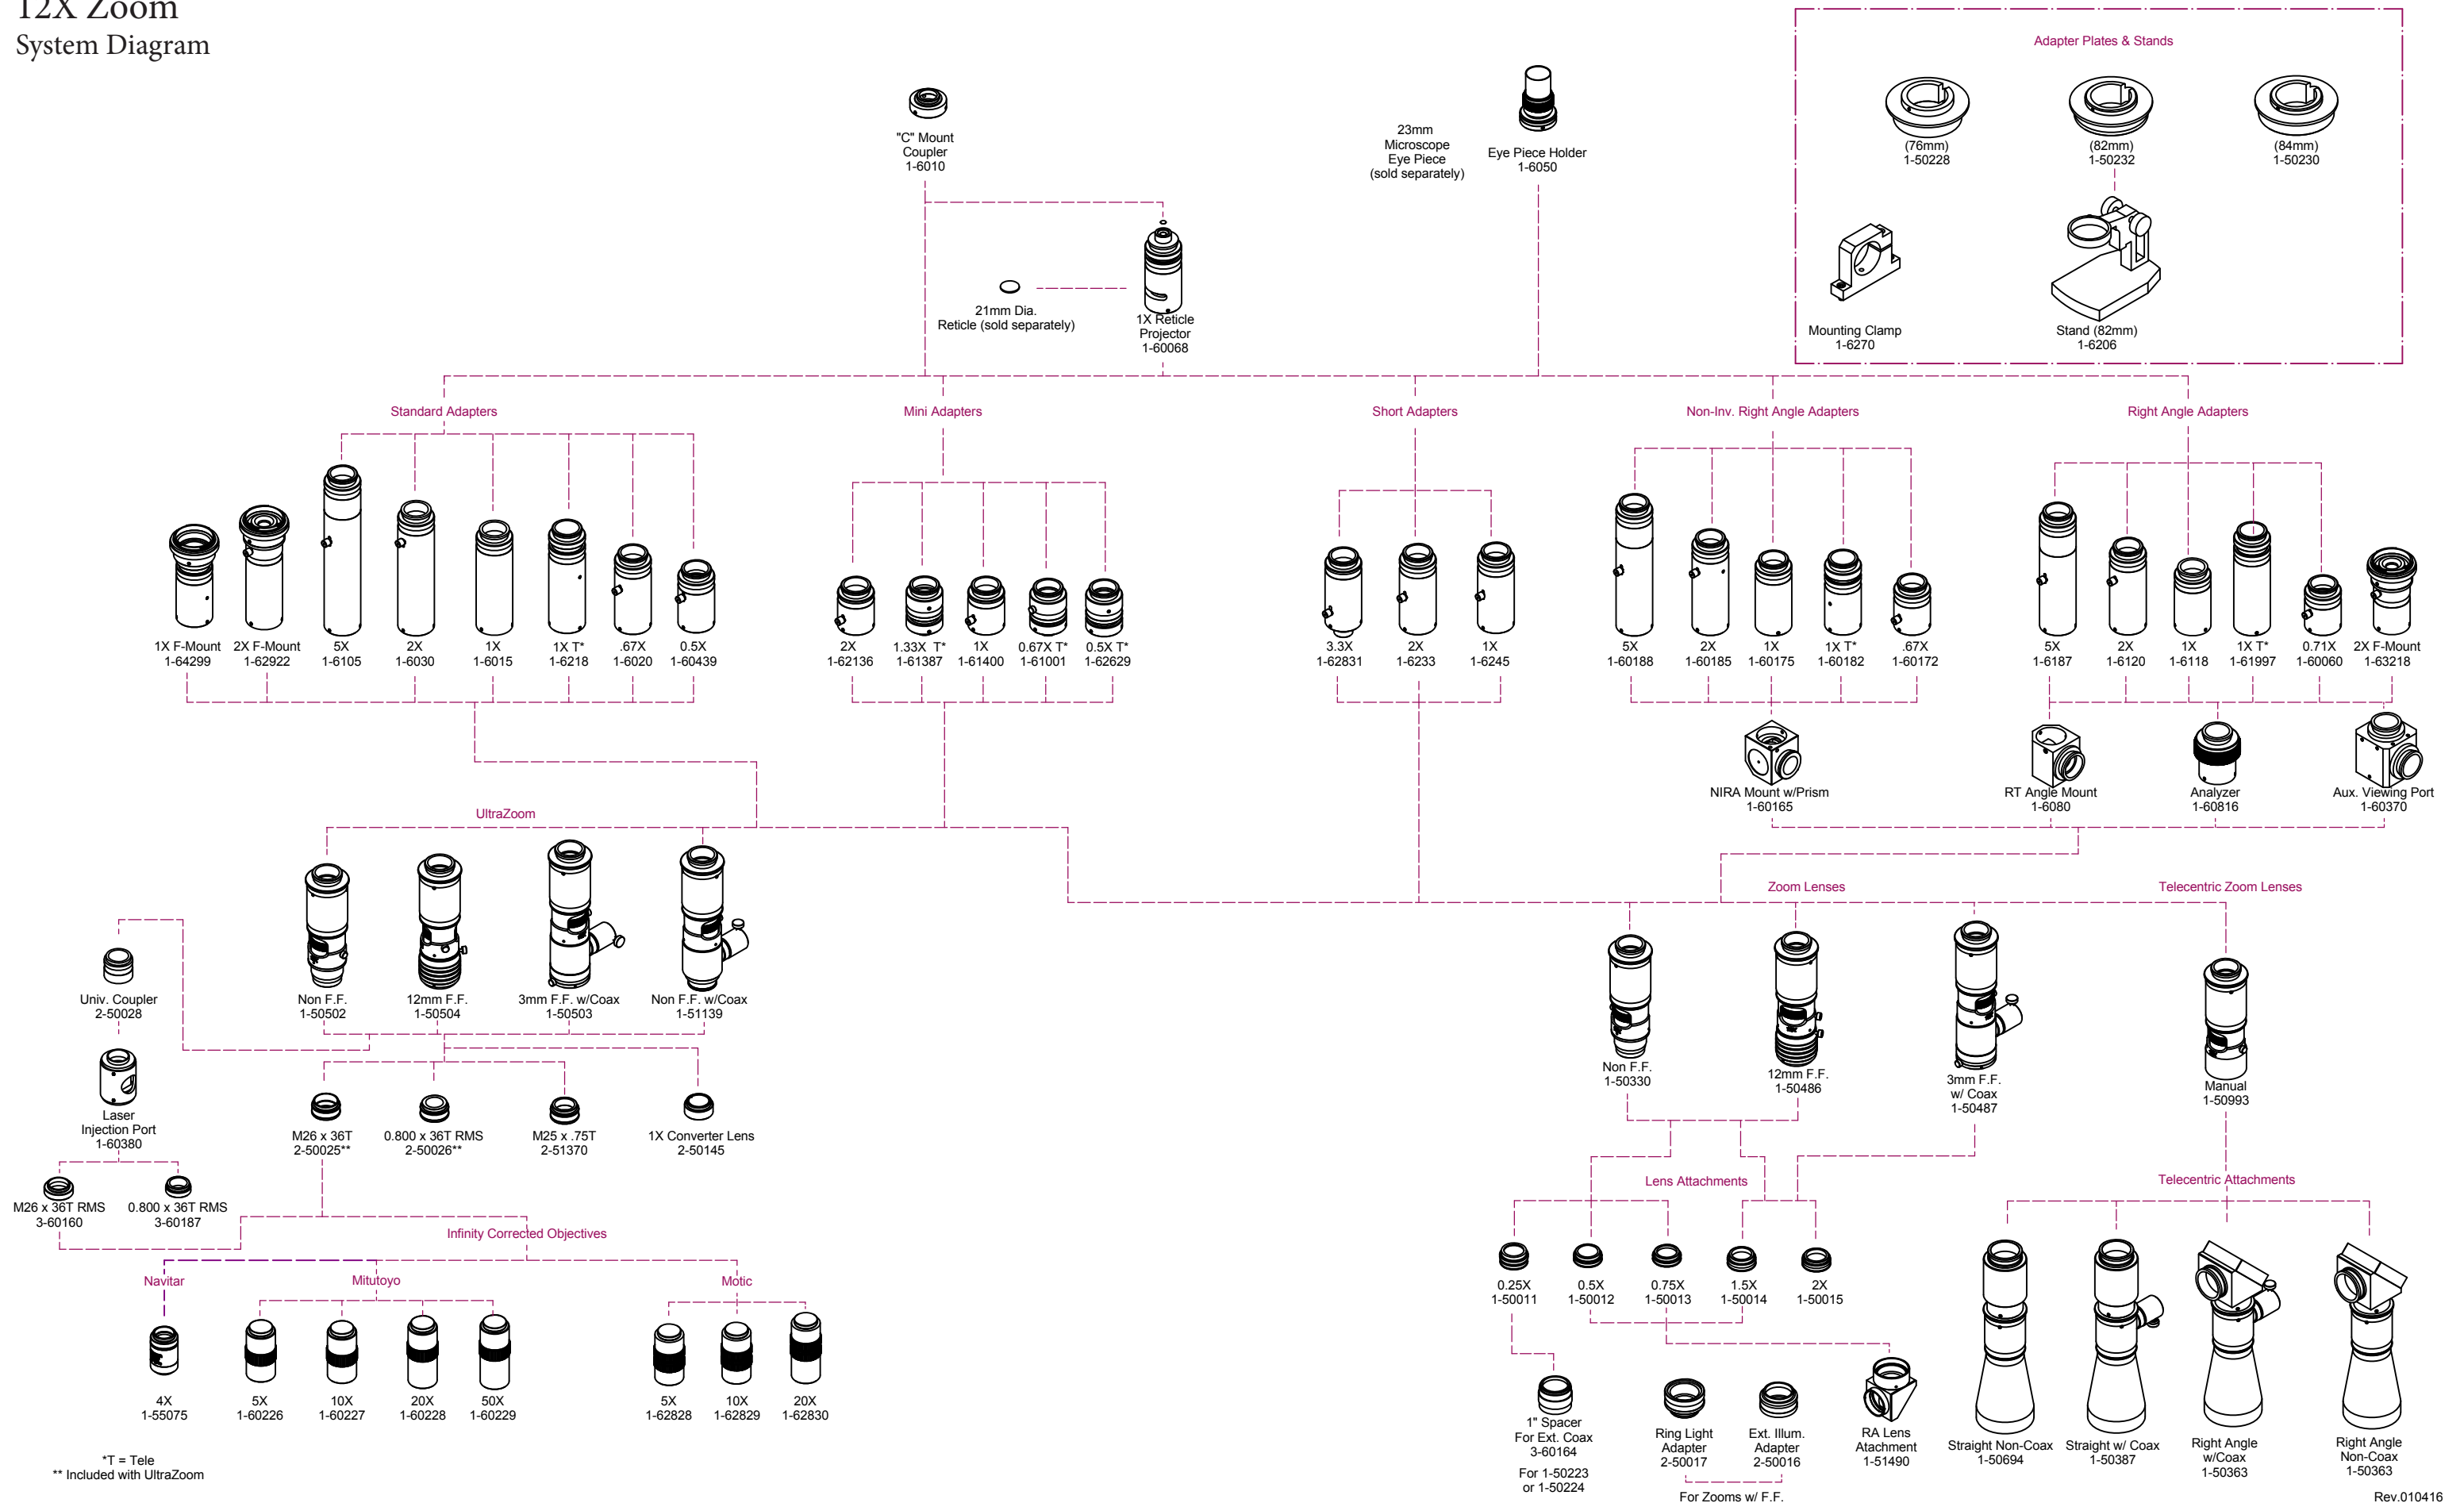

12X Zoom System Diagram

*T = Tele
** Included with UltraZoom